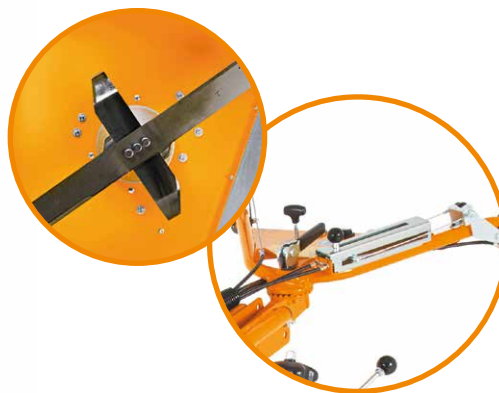

AS 73 4T B&S

AS MOTOR

73 cm	max. 150 cm	50 – 100 mm	B&S 4-stroke Series 3 INTEK, 344 ccm	7,6 kW (10,3 hp) 3.300 min ¹	9,7 kW (13,0 hp) 3.600 min ¹	2 WD 	→ 1,6 – 5,1 km/h < 2,4 km/h	3.700 m ² /h	135 kg